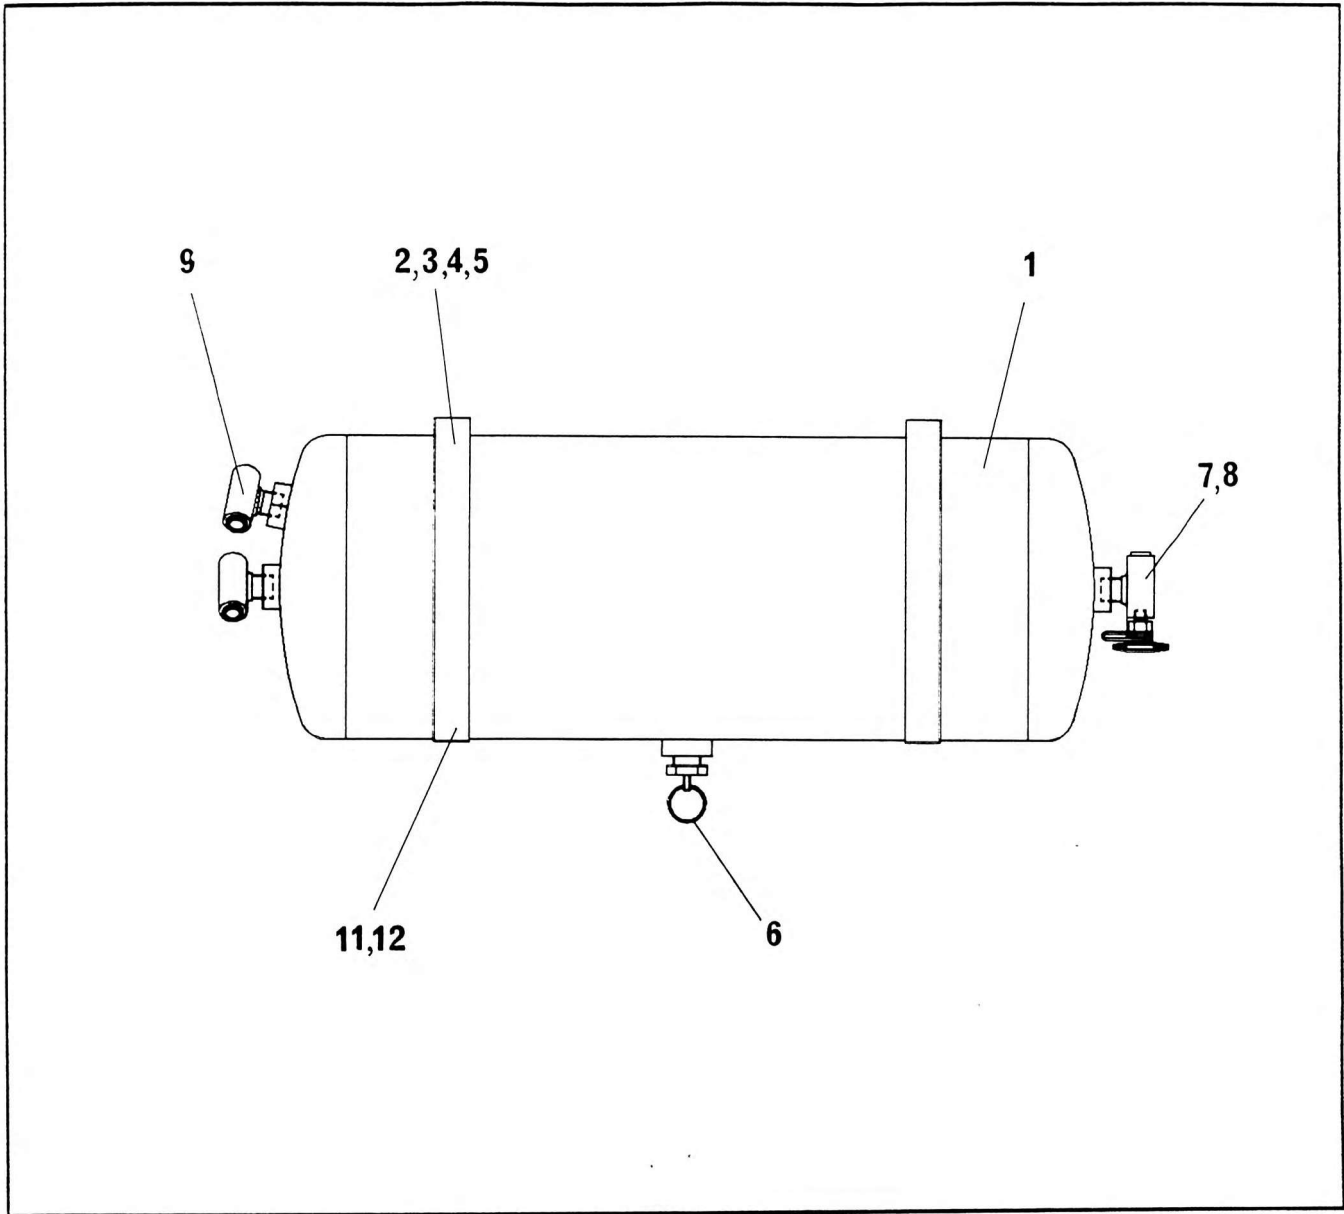

AIR RESERVOIR

NO.	PART NO.	QTY.	DESCRIPTION	NO.	PART NO.	QTY.	DESCRIPTION
1	7-880-000241	1	Air Reservoir 34L				
2	7-304-000013	2	Mounting Band				
3	7045202	4	Screw M8 x 25LG				
4	7066537	4	Washer Plain M8				
5	7069201	6	Nut M8				
6	7-926-001994	1	Drain Valve				
7	7-443-991043	1	Tee Adaptor				
8	8360283	1	Test Point Adaptor				
9	7-443-990998	2	Tee Adaptor				
10	7-445-120850	2	Reducing Bushing				
11	7091205	2	Bolt M8 x 90LG				
12	7067115	2	Spring Washer M8				